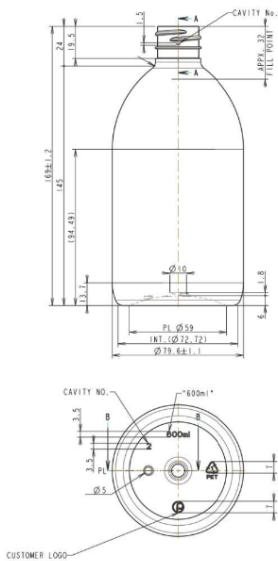

Cosmo Sirop 600

General info

Item no. (SKU):	LS1011330112
Family / Range:	Cosmo Sirop
Capacity:	600ml
Neck:	28/410
Weight:	32
Shape:	Round
Material:	PET
Colour:	All Colours Available
Print Areas:	
Country of Origin:	Lithuania

Packaging Info

Packed in Boxes

Box Dimensions (mm):	594 x 394 x 448
Quantity per box (pcs):	80
Boxes per pallet (pcs):	20
Quantity per pallet (pcs):	1600
Net weight (kg):	51
Gross weight (kg):	81
Pallet height (mm):	2400

Packed in PE bags on trays (Full pallet)

Tray dimensions (mm):	1200 x 800 x 50
Quantity per tray (pcs):	165
Quantity per PE bag (pcs):	
PE bags per tray (pcs):	
Trays per pallet (pcs):	13
Quantity per pallet (pcs):	2145
Net weight (kg):	69
Gross weight (kg):	85
Pallet height (mm):	2400